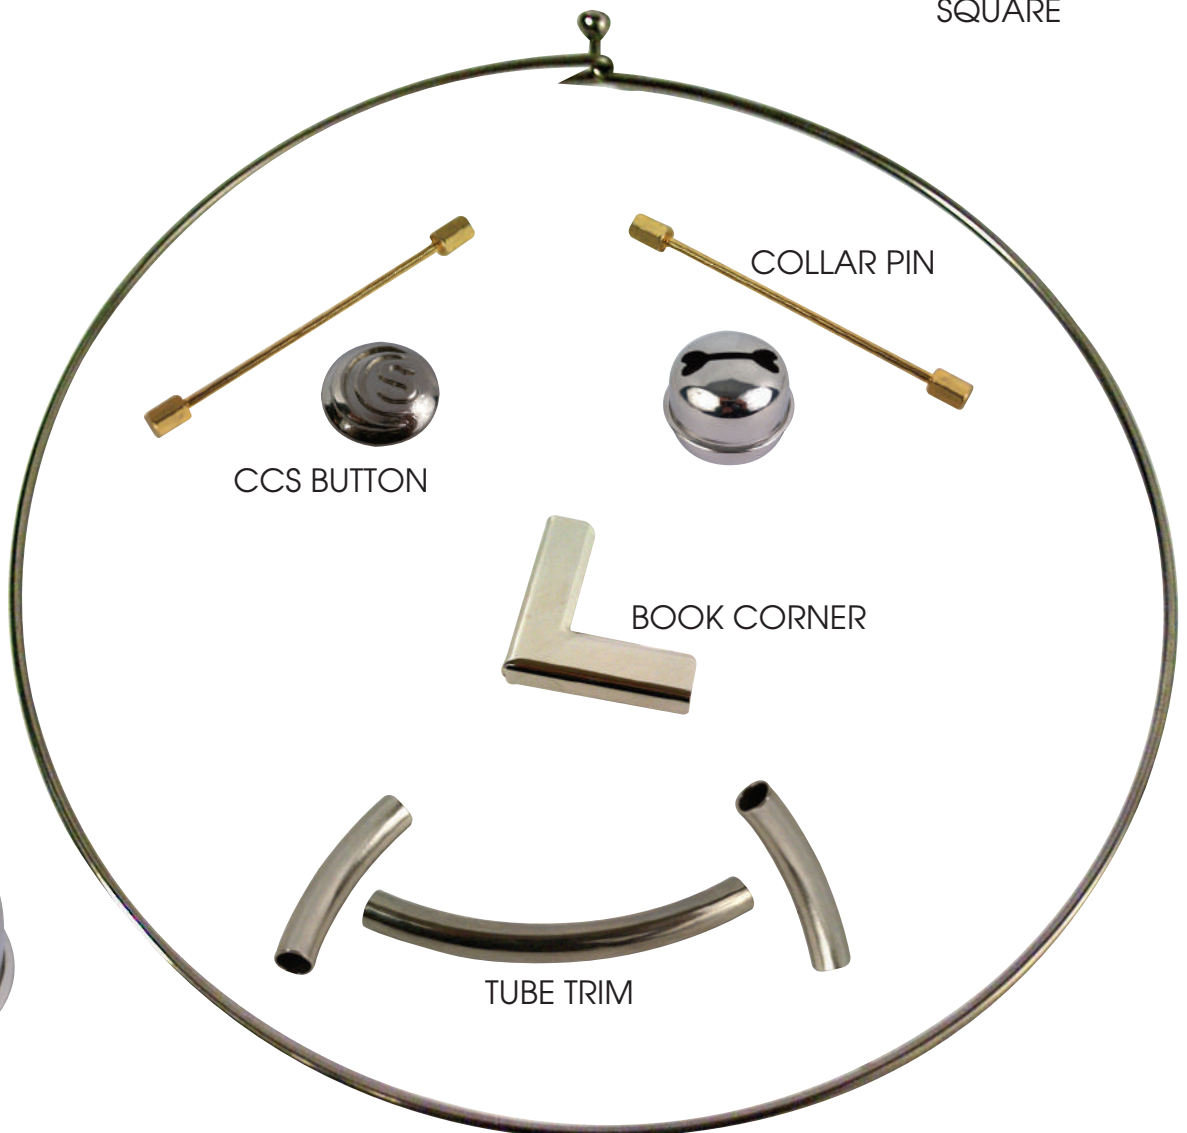

B-28/25mm

B-05/25mm

SB-08/25mm

HANDLES

TUCK LOCKS

HOLSTER CLIPS

CURVED PLATE

STRAIGHT PLATE

L240-26mm

L340-36mm

CCS BUTTON

COLLAR PIN

BOOK CORNER

TUBE TRIM

NECK TRIM

EYE ON 19mm TAPE

HOOK ON 19mm TAPE

No. 2
HOOK & EYE

No. 3
HOOK & EYE

PROM-41051
HOOK & EYE

13.4mm COVERED BUTTON

10mm
RING

10mm
SLIDER

10mm
HOOK