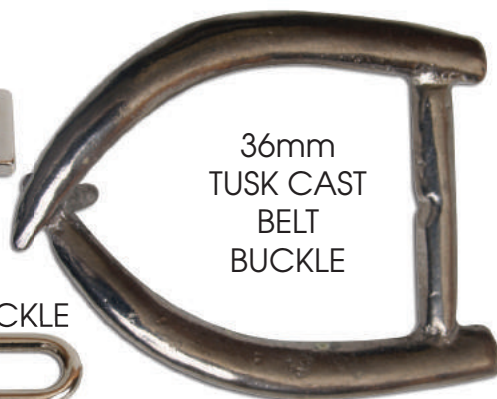

belt buckles

HOR1/50mm INTERLOCKING BUCKLE
Female

Male

HOR1/50mm SLIDER

CYBL-25/50mm INTERLOCKING BUCKLE
Female

Male

36mm
TUSK CAST
BELT
BUCKLE

FJ-2385/25mm INTERLOCKING BUCKLE