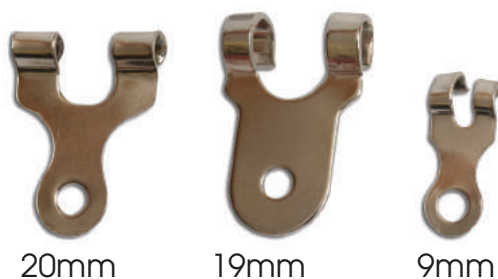

867/20mm
STRAP BUCKLE

SAFETY BUCKLE

ST4001
32mm MILITARY WEBBING BUCKLE

40mm BRACE
ADJUSTER CLIP

30mm BRACE
ADJUSTER CLIP

ST4001-25mm GLITTER
WEBBING BUCKLE

25mm 32mm
BRACE CLAMP

38mm BRACE CLAMP

25mm DOUBLE
BRACE CLAMP

metals and colours/finishes when ordering as these may vary from time to time

rivets & belt tips/prongs/fishplates

RIVETS

BELT STRAP TIPS

PRONGS

FISHPLATE

FOLDING/DOUBLE FISHPLATE

buckles

SAFE
BUCKLE 6mm

XZ288-8mm

XZ293
8mm

XF293
8mm

A865
9mm

A865
10mm

XZ288
10mm