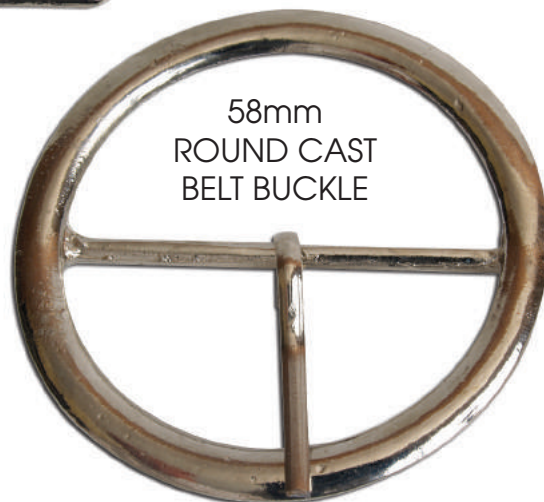

58mm
ROUND CAST
BELT BUCKLE