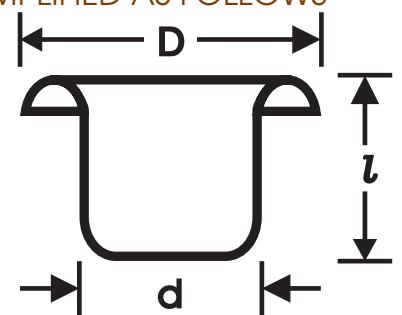

21.5mm PLASTIC EYELET & WASHER

EYELET DIMENSIONS ARE USUALLY SIMPLIFIED AS FOLLOWS

$D \times d \times l$

B22 PLASTIC MESH

10mm MESH EYELET

14mm MESH EYELET

20mm MESH EYELET

eyelets & washers