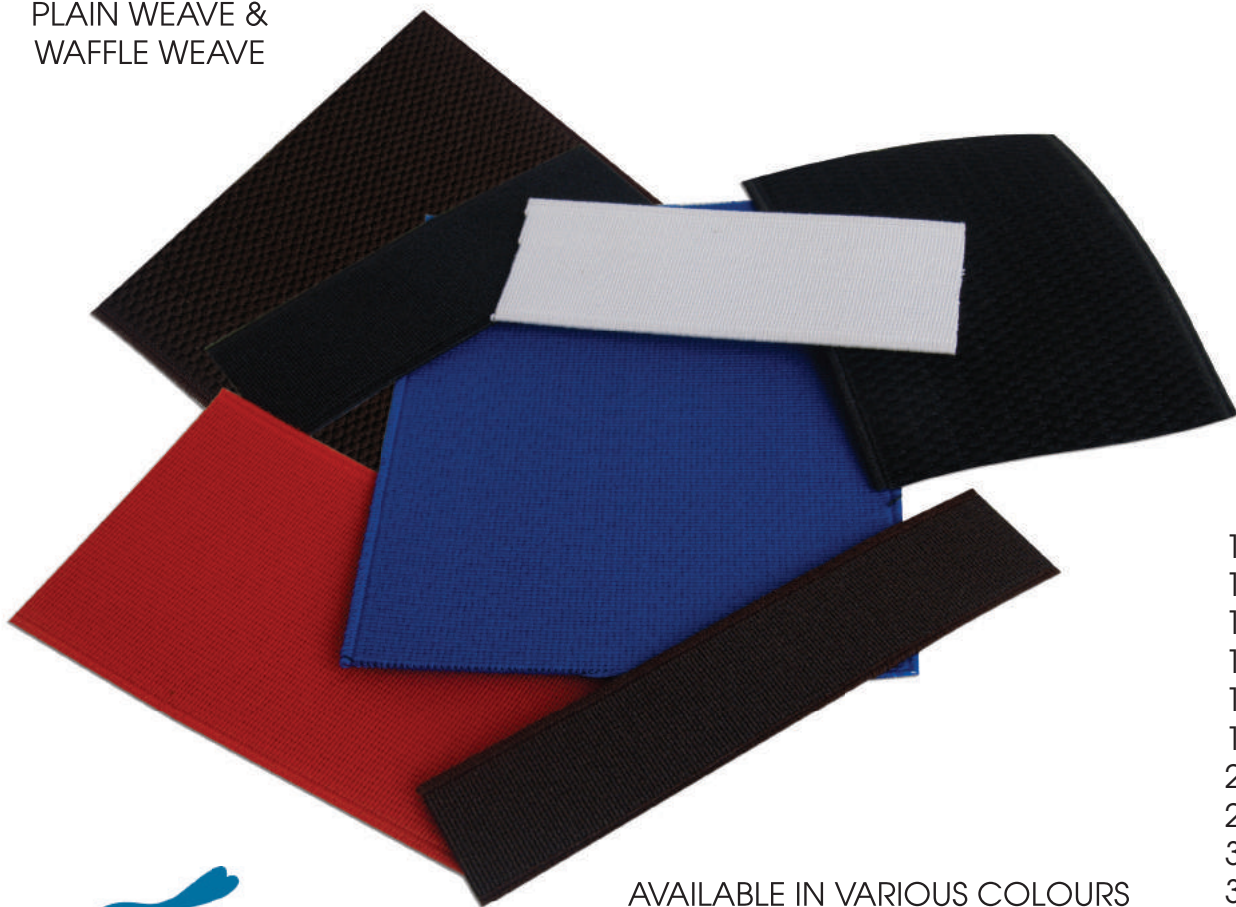

finishes & elastics

MANY OF THE METAL PRODUCTS SHOWN IN THIS CATALOGUE ARE AVAILABLE EX-STOCK IN THE METALIC FINISHES BELOW. JUST ASK US!

SHOE ELASTICS AVAILABLE IN THE FOLLOWING WIDTHS:

AVAILABLE IN
PLAIN WEAVE &
WAFFLE WEAVE

AVAILABLE IN VARIOUS COLOURS

- 8mm
- 10mm
- 12mm
- 15mm
- 20mm
- 25mm
- 30mm
- 35mm
- 40mm
- 45mm
- 50mm
- 60mm
- 70mm
- 80mm
- 90mm
- 100mm
- 110mm
- 120mm
- 140mm
- 160mm
- 180mm
- 200mm
- 250mm
- 300mm
- 350mm