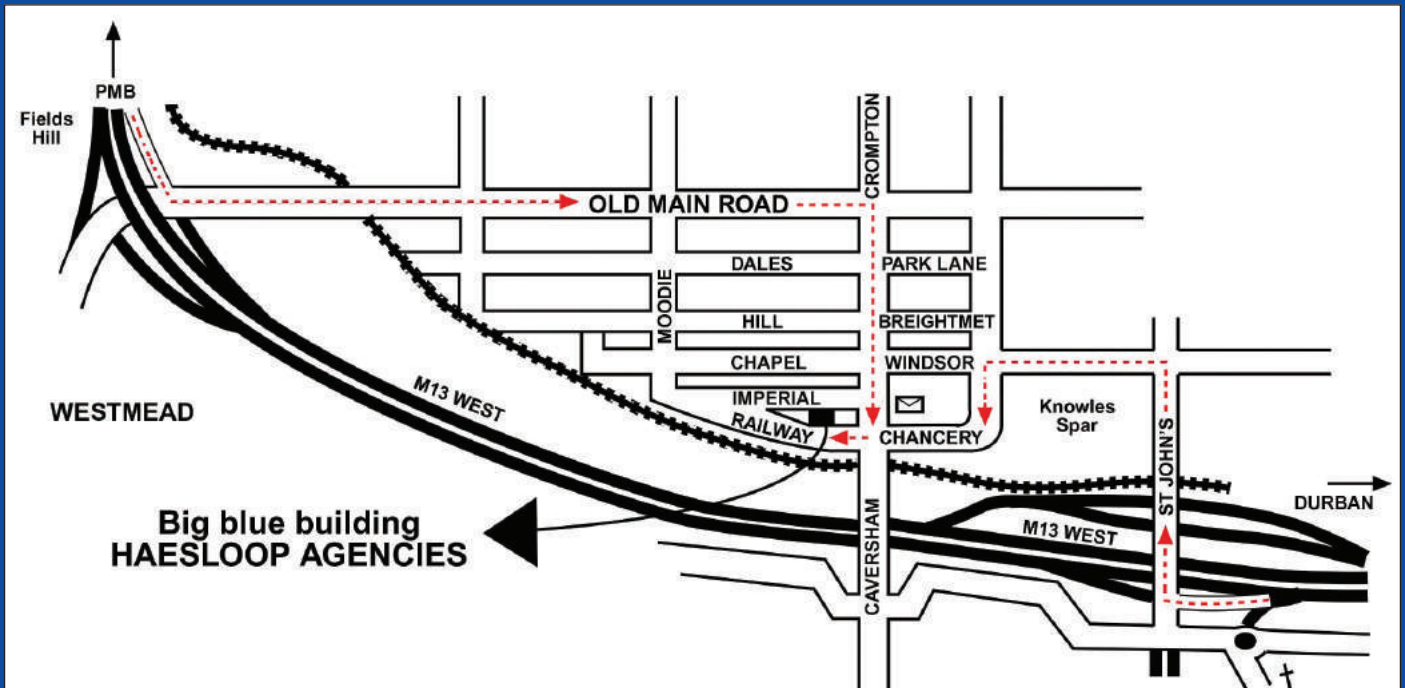

Need directions?

Download directions at www.haesloop.co.za
or mail sales@haesloop.co.za
or phone +27 31 714 3333

Account info? Mail accounts@haesloop.co.za or call direct +27 31 714 3313

Do you make something that our customers may like?

South Africans, mail buy@haesloop.co.za and foreigners mail imports@haesloop.co.za

Can't get through?

SMS or call Rob Haesloop on +27 82 440 3538 or mail rob@haesloop.co.za
SMS or call Nerash on mobile +27 82 497 0757,
Shane on +27 84 404 5470 or Jeeva on +27 84 514 2342
or mail sales@haesloop.co.za